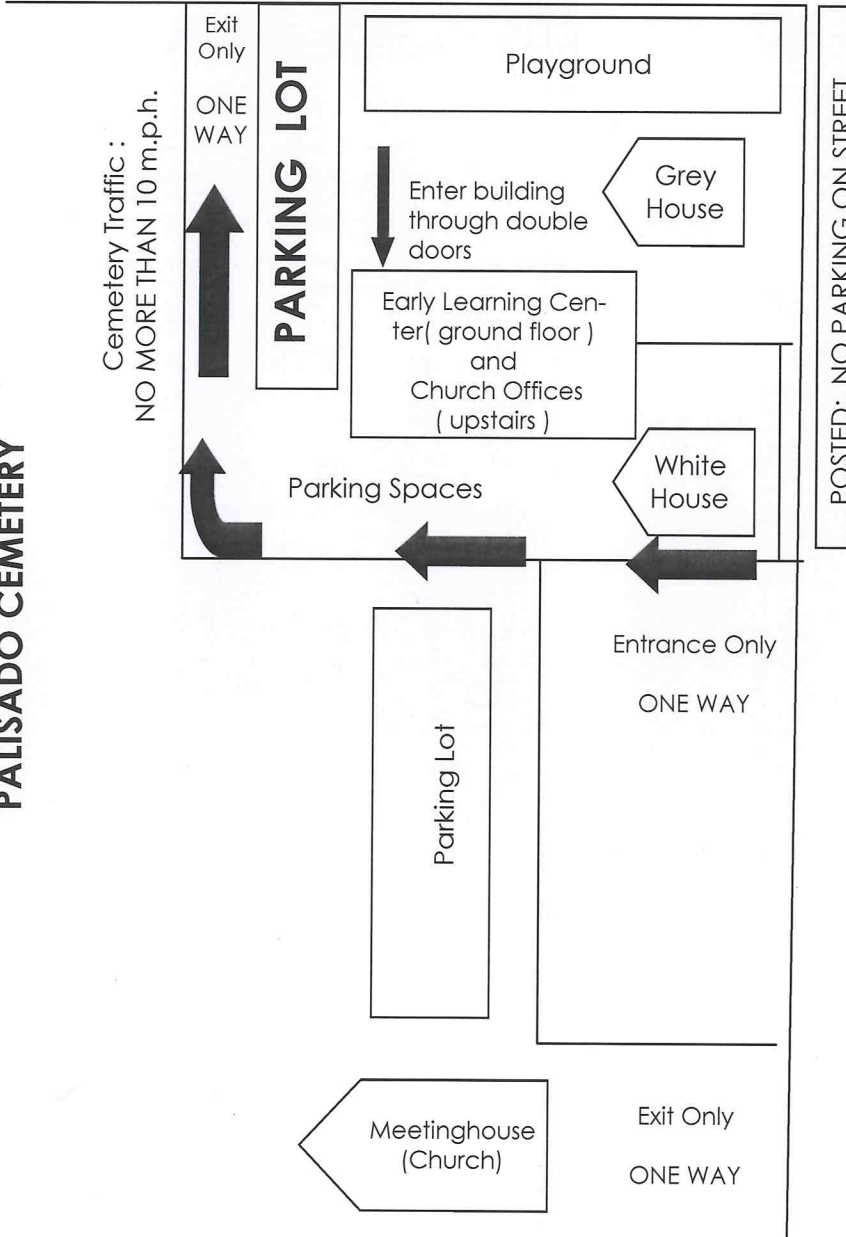

PALISADO CEMETERY

PIERSON LANE

THERE IS
NO DROP-OFF
OR
PICK-UP
ON PALISADO
AVENUE .

FROM PALISADO
AVENUE ENTER THE
DRIVEWAY NEAR THE
WHITE HOUSE .

EXIT ONTO PIERSON
LANE.

**THIS IS A
"ONE-WAY"
ENTRANCE ONLY**